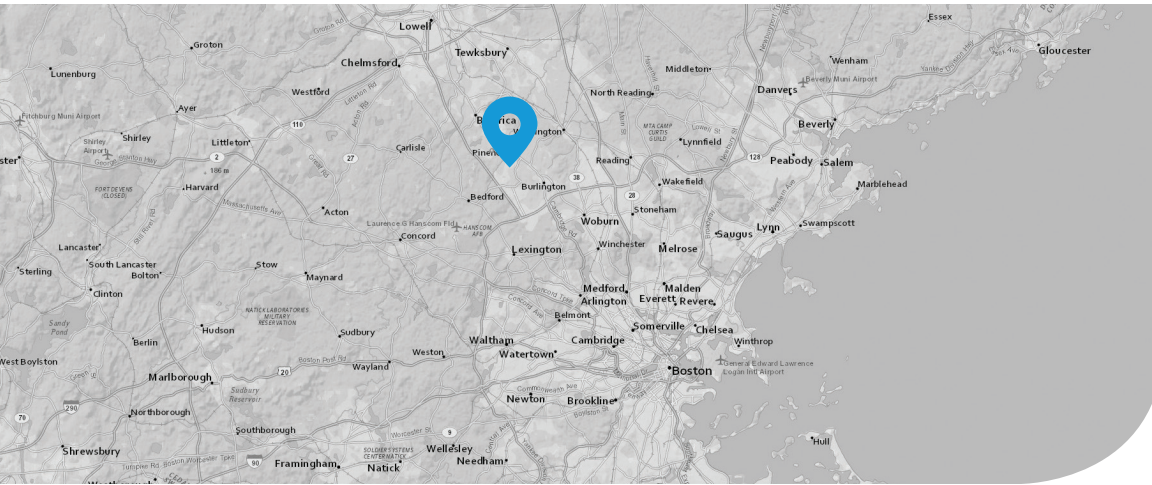

### Partners

Our world-class partners help EdgeConneX deliver the combination of solutions your business needs.

**BOS01:**  
22 Linnell Circle  
Billerica, MA 01821