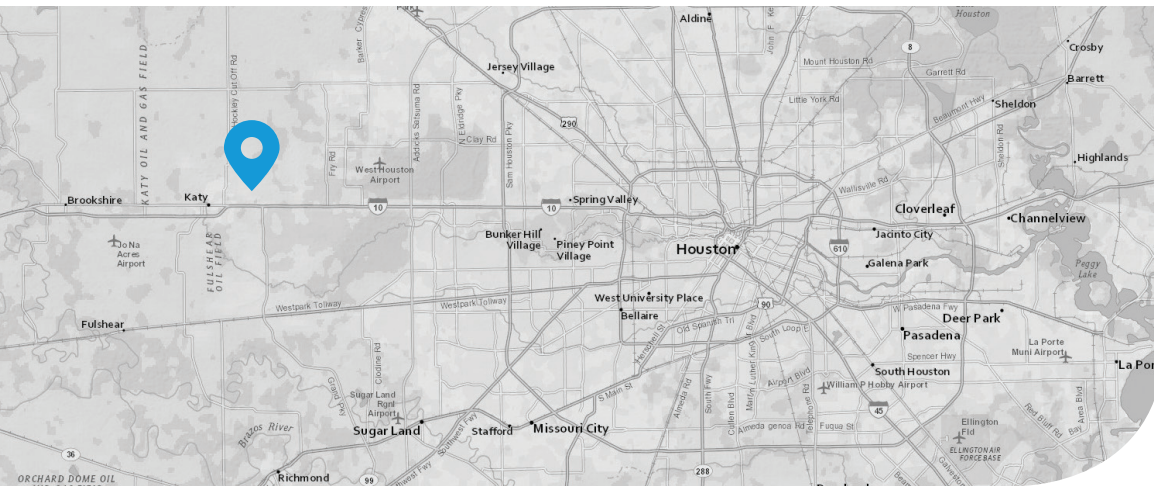

Technical Specifications & Configuration

Space

- 93,400 sq ft facility
- 17,700 sq ft of raised floor for tenant racks
- Maintains ROFR on adjacent spaces
- Within 30 miles from downtown HOU and 40 miles from George Bush Intercontinental Airport
- Customer work space available
- Space available for secure customer storage
- WiFi network access and cell phone repeaters/boosters throughout the facility

Power

- Concurrently maintainable power in a minimum of an N+1 configuration to include:
  - PDU - UPS - Generators
- Capable of 20+kW per cabinet
- Capable of 600+ watts per sq ft
- Ghost space not required for cooling power dense installations
- Real-time branch circuit monitoring

Cooling

- Temperature and humidity monitored, controlled and managed to industry standards
- 30 inch raised/under floor forced air plenum
- N+1 CRACs located in separate suites, maximizing customer-designated areas

Security

- Multi-stage security containment systems that use PIN and live video authentication
- Mantraps and strictly enforced protocols regarding entry access
- 24/7 Color CCTV/video surveillance and >90-day online video storage
- Interior managed security zones
- National network operations center for security management
- 24/7 NOC services

Fire Suppression

- Pre-action, zoned dry-pipe sprinkler systems with zoned maintenance aisles and separate suites

Network

- Building POEs are diverse, with a variety of fiber conduits to physically diverse MMR's
- Alpheus, AT&T, Cogent, Comcast, Consolidated Communications, EnTouch, Level 3, Zayo, Phonoscope, WhiteSky, PS Lightwave
- Interconnection services available
- Multi-Cloud on-ramps available via Megaport

Optional Services

- Remote hands services for break fixes, configuration and troubleshooting
- EdgeConneX Services: design, build, implement and maintain your equipment infrastructure
- EdgeOS, our next generation data center operating system provides real-time visibility, including ticketing and SLA management for all EDC locations

To schedule a walk-through, call us today:
1.866.304.3217