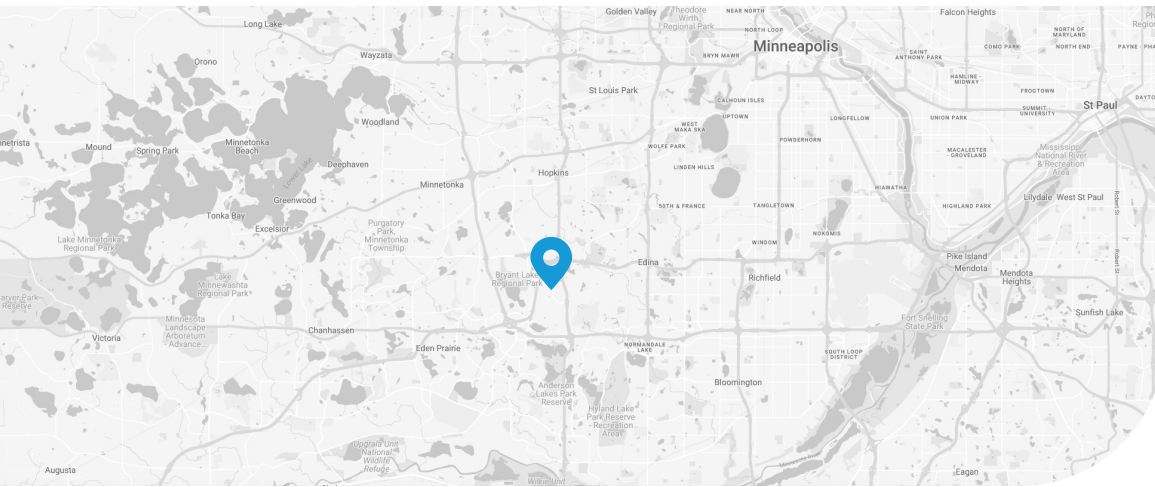

### Partners

Our world-class partners help EdgeConneX deliver the combination of solutions your business needs.

**MSP01:**  
6875 Shady Oak Road  
Eden Prairie, MN 55344